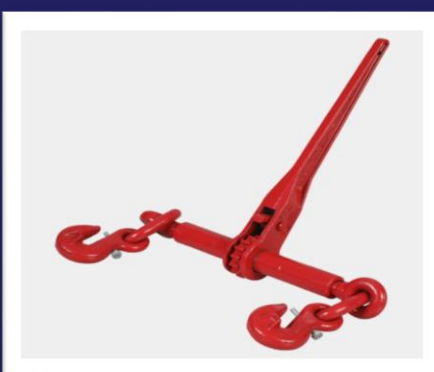

Lashing and Lifting materials

www.helmeta.com

All supplies are meeting with CE standard