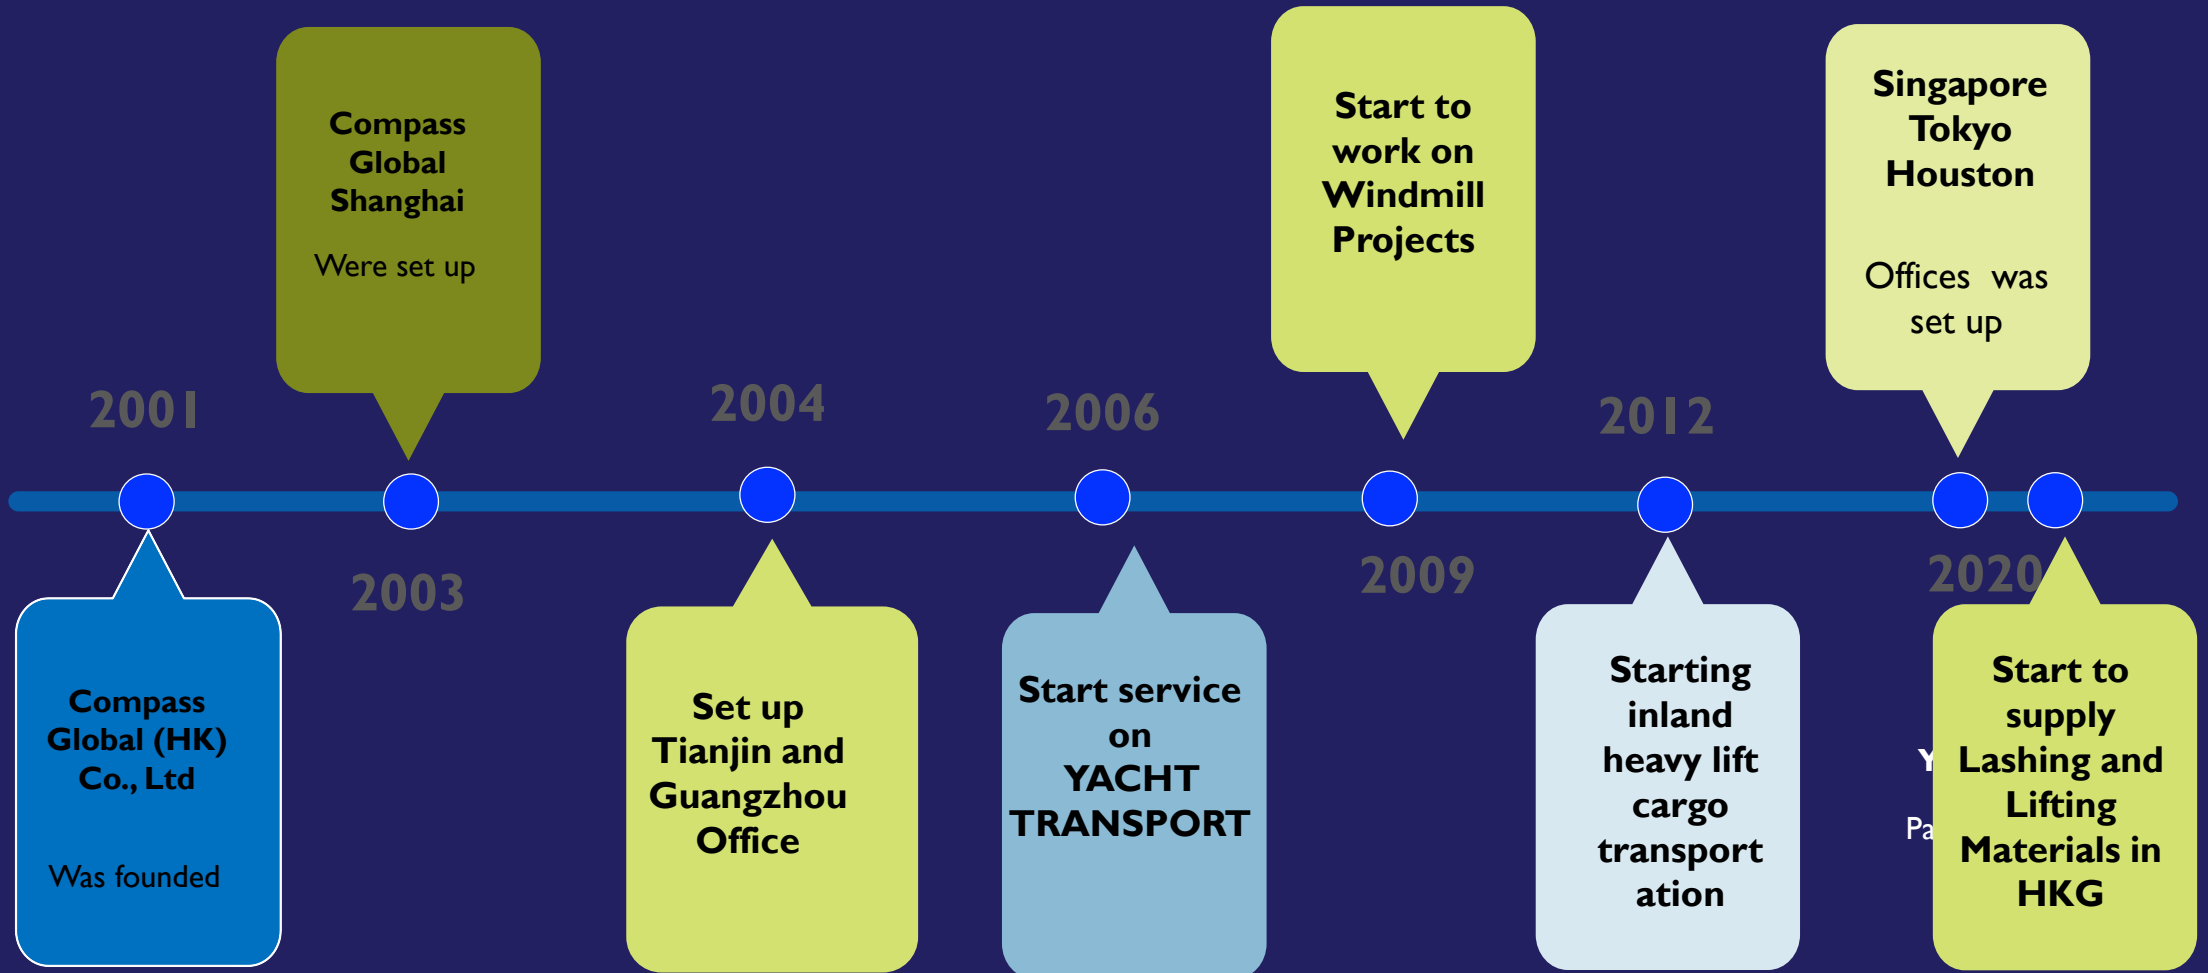

07 Project

08 Summary

About Us

Compass Global (HK) Co., Ltd was established in 2001 in Hong Kong. We provide a range of professional logistics services. We specialized the service on international heavy-lift and yacht shipping around the world.

The Compass Global Group provide optimal solutions for customers requirements with our talent manpower and technical skills.

致源環球

Compass Global

Vision

To be a global leader in integrated transportation solutions for heavy and logistics industry.

Mission

To form long-term relationships of value with our partners and clients by providing the superior quality and professional services.

致源環球
Compass Global

Company History

Our Service

Heavy-lift Shipping

Client: Shanghai Kronos

Location: Shanghai port to Indonesia port

Detail: Port to Port delivery

- Equipment moved from Factory to Shanghai (China) Port

Item Weight : 22 Tons

Size : 22 M * 5.5M * 5.5M

Pieces: 10 Pieces