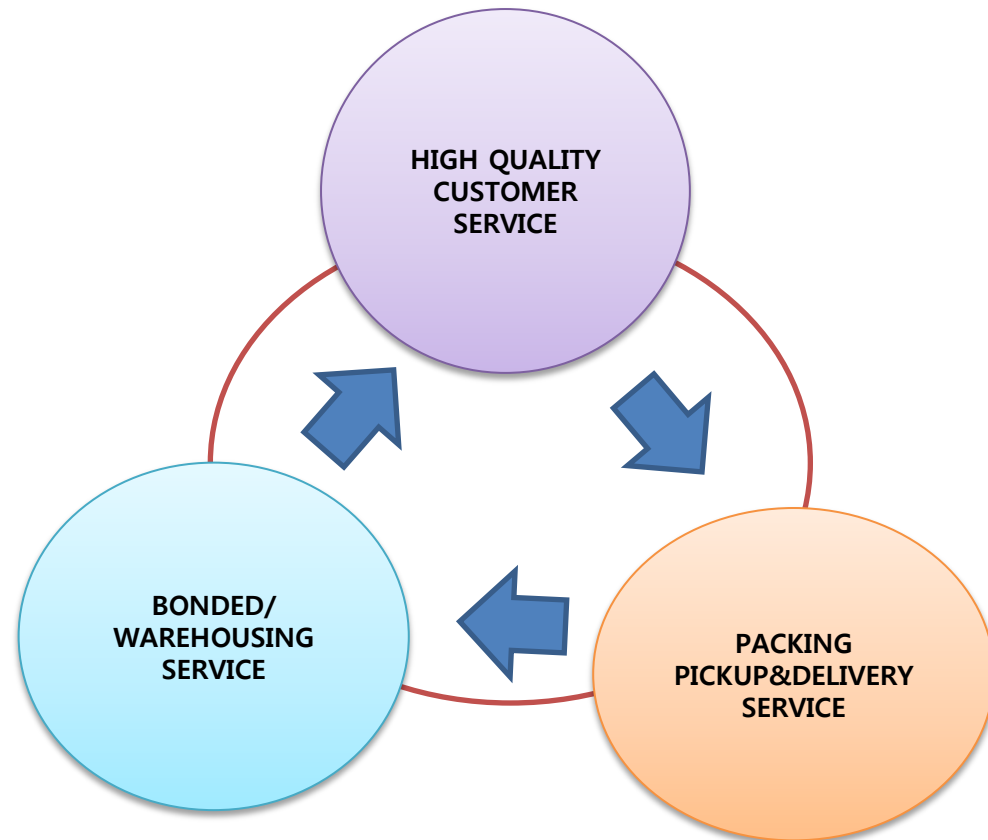

Shipping Agent

Heavy & Project Cargo

Chartering & Broking

Air IN & OUT Service

경동국제운송
WWW.KDINTER.COM

Air freight Forwarding

GLOBAL AIR FRIEGHT SOLUTIONS

- Global Service Network
- Flight / Cargo Tracking Service

Sea & Air connecting Service

Door pick-up & Delivery

Warehousing

Total Logistics Consulting

WAREHOUSE CENTER (SEOUL)

Located

1. Center of Seoul
2. From Incheon Airport : 50~60 Min
3. Express High-way to Busan Port